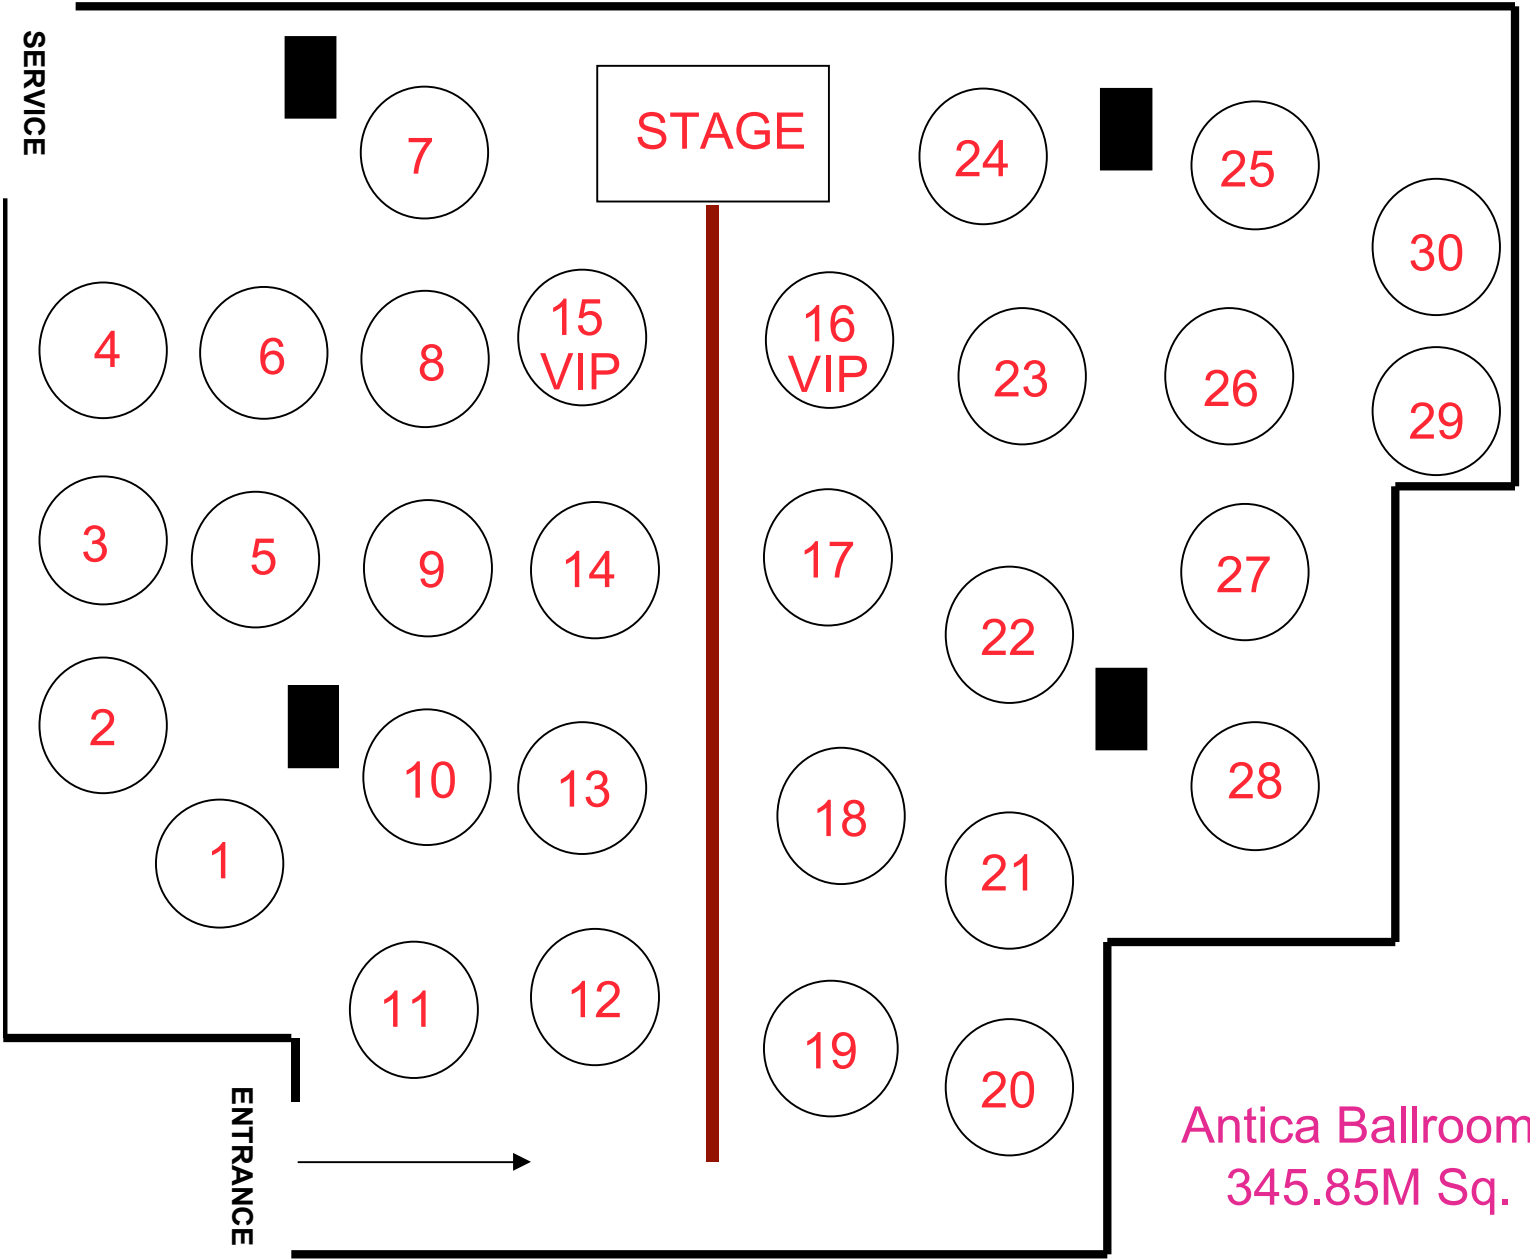

Club Chinois

SERVICE

ENTRANCE

Antica Ballroom
345.85M Sq.