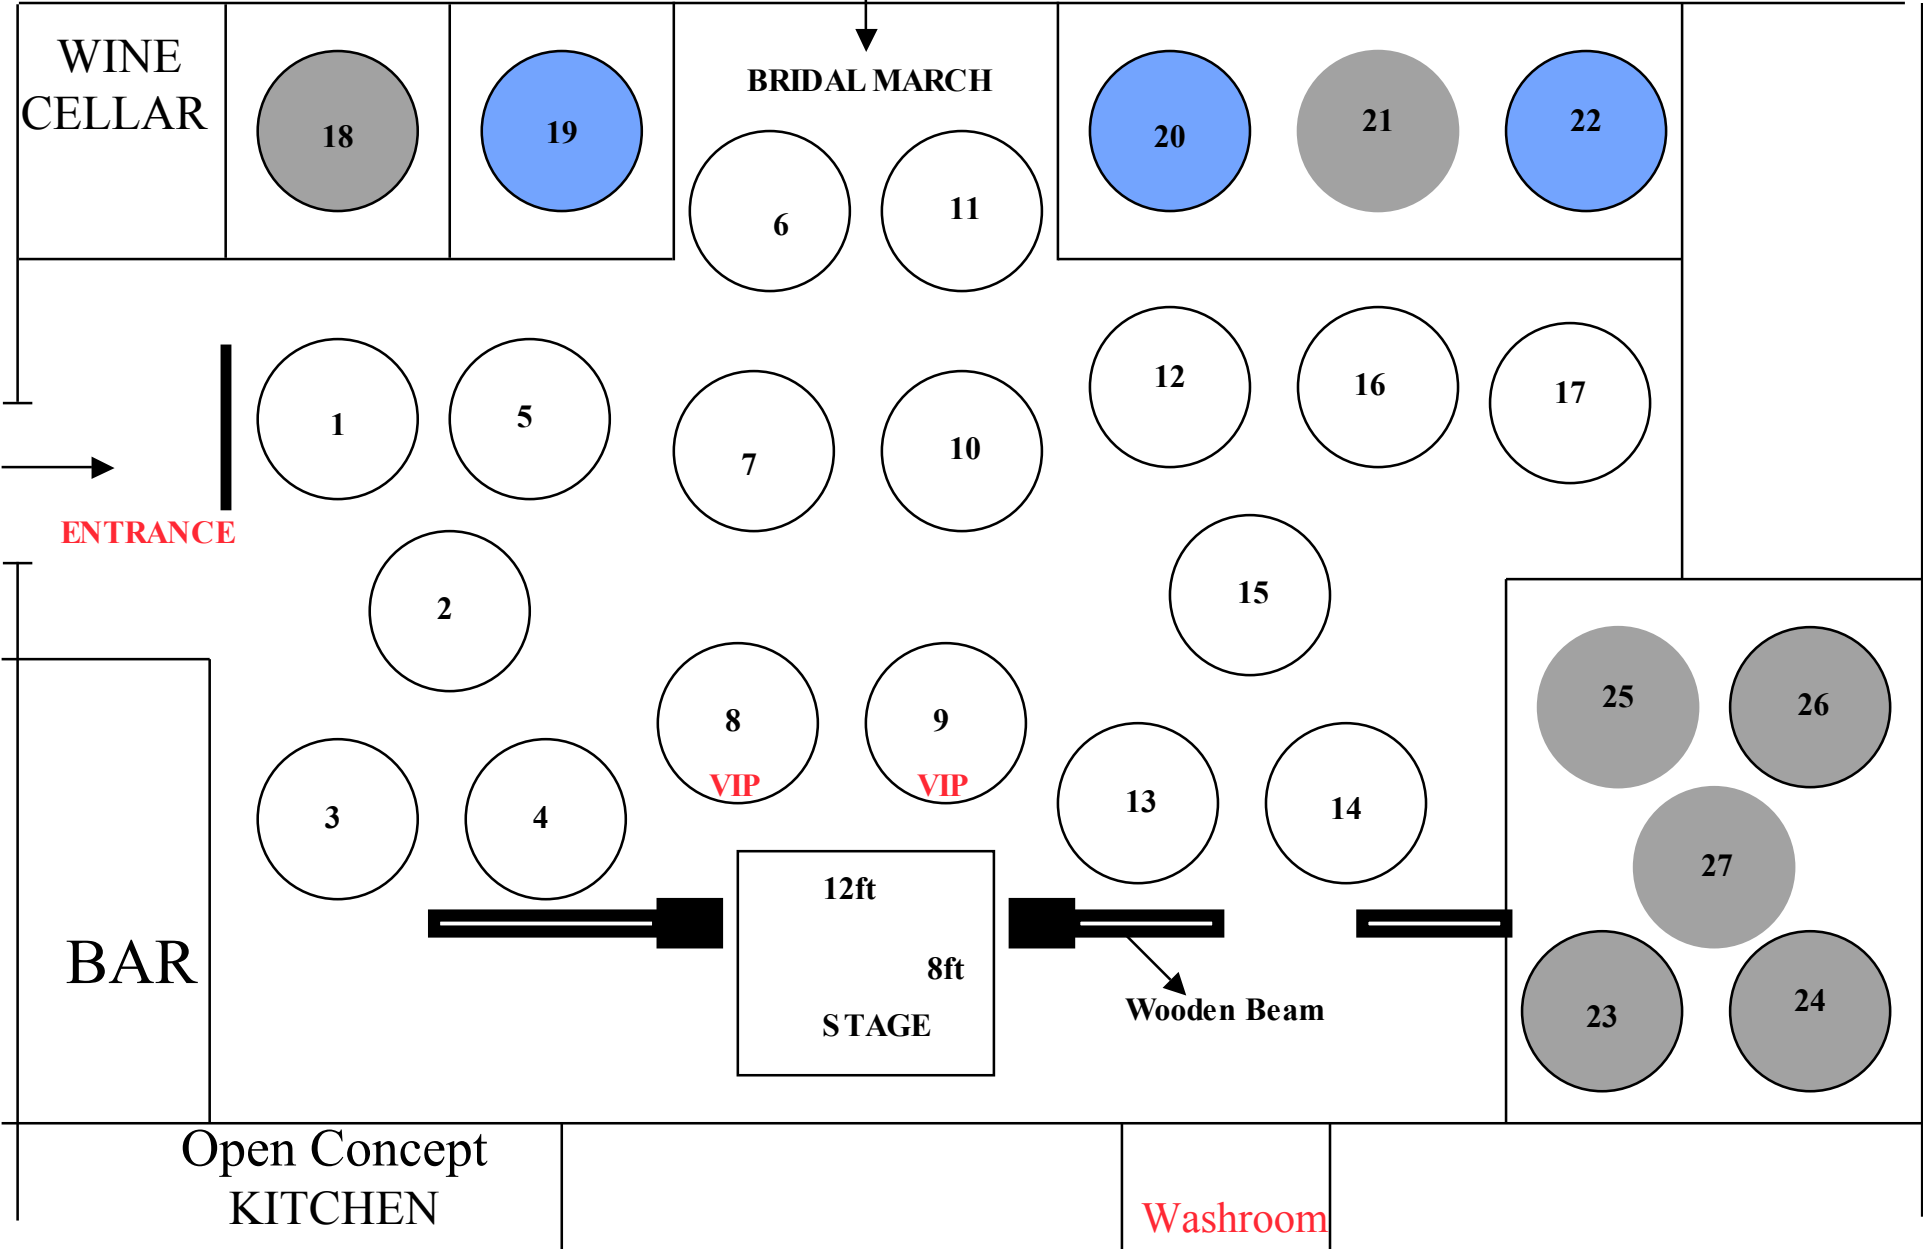

Club Chinois

SERVICE

ENTRANCE

Antica Ballroom
345.85M Sq.